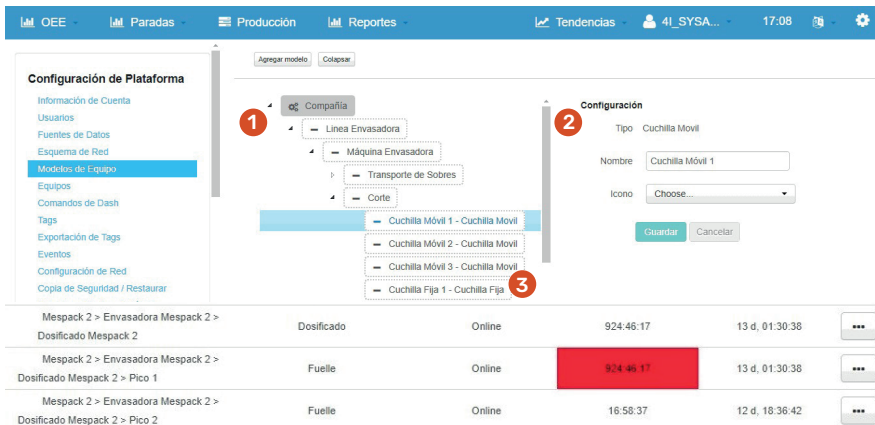

PREVENT BREAKDOWNS THROUGH PREVENTIVE MAINTENANCE

ELT is a solution that helps you perform preventive maintenance to maximize machines life and take your production to next level.

PERFORM PREVENTIVE MAINTENANCE

ONLINE MONITORING

Monitor your machines and tools to detect breakdown in time:

- 1 Connect your machines.
- 2 Identify your equipment.
- 3 Receive notifications about failures, breakages and maintenance.